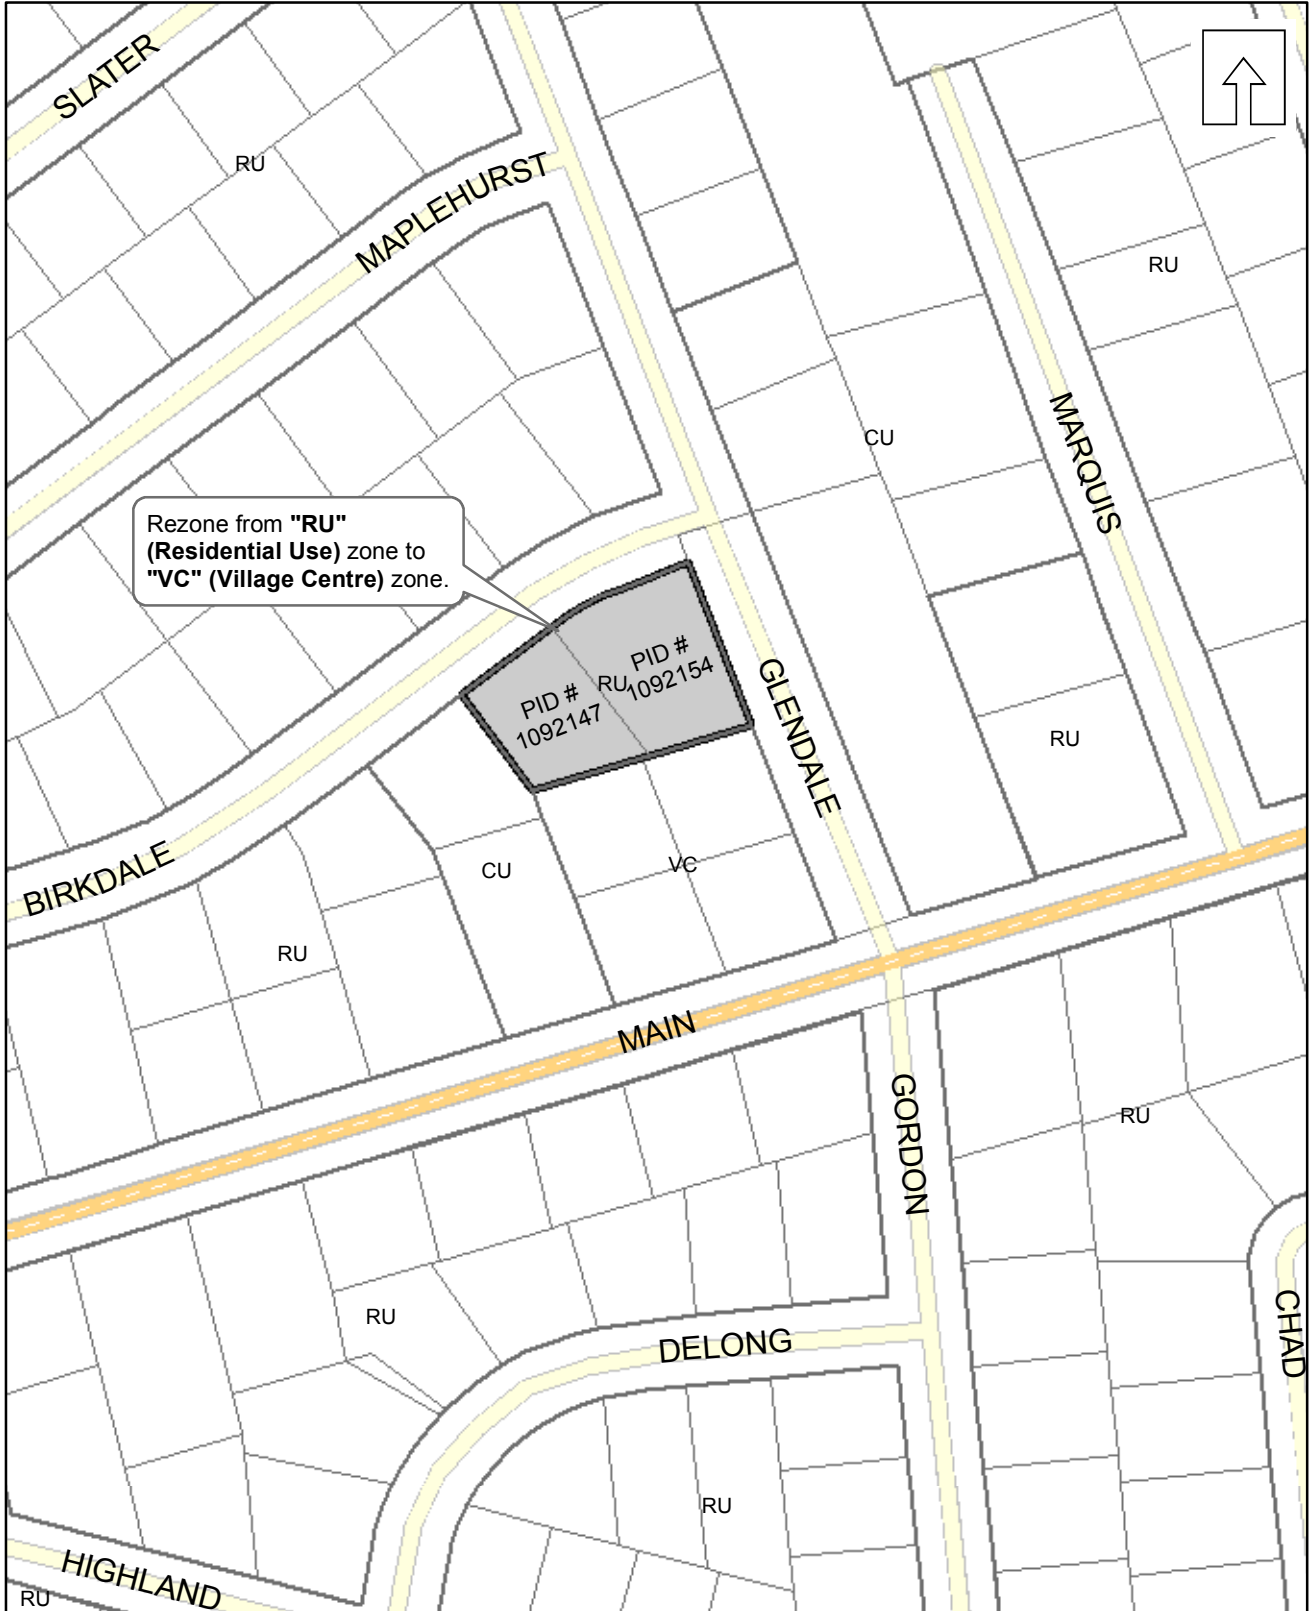

Schedule B-8

Village of Salisbury Zoning Map

Date: February 4, 2014

Legend

 "VC" (Village Centre)

Scale 1:2,000