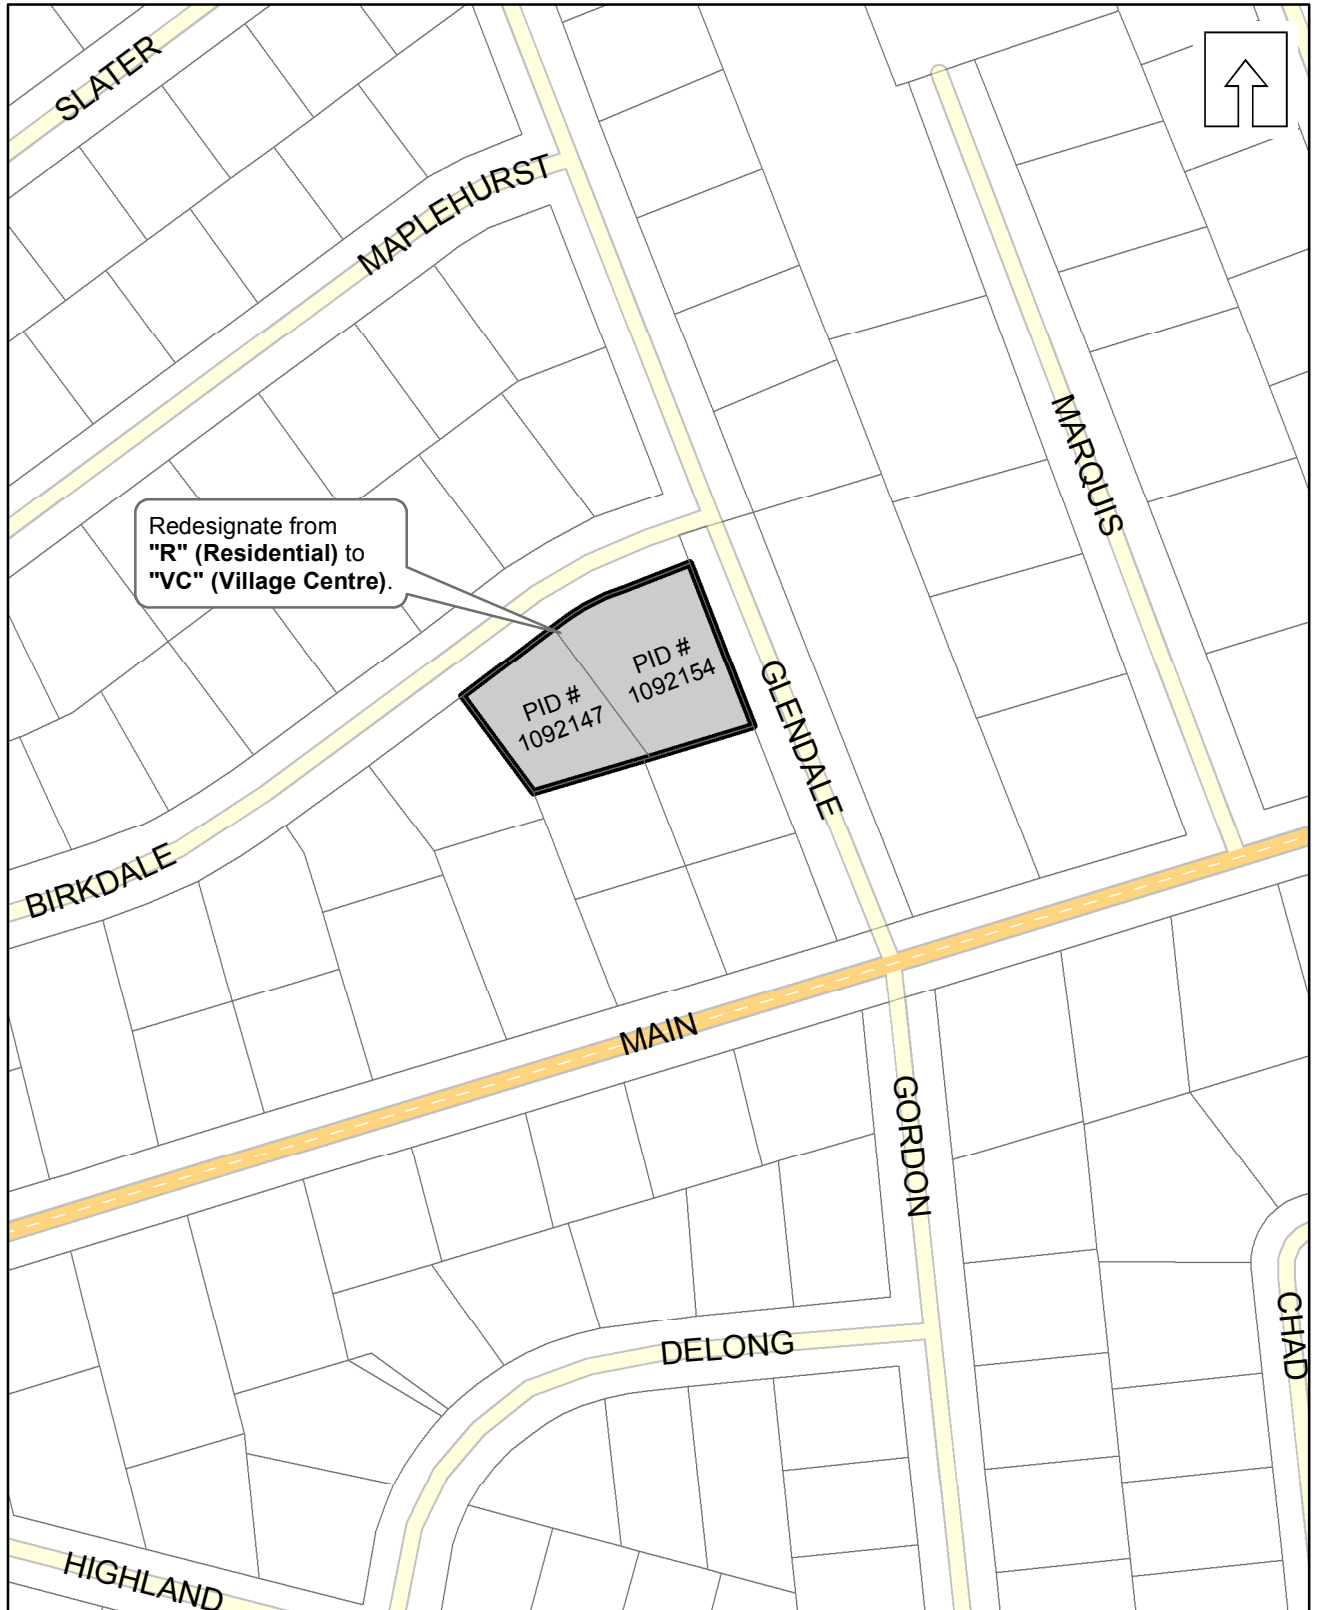

Schedule A-102

Village of Salisbury Generalized Future Land Use Map

Date: February 4, 2014

Legend

 "VC" (Village Centre)

Scale 1:2,000