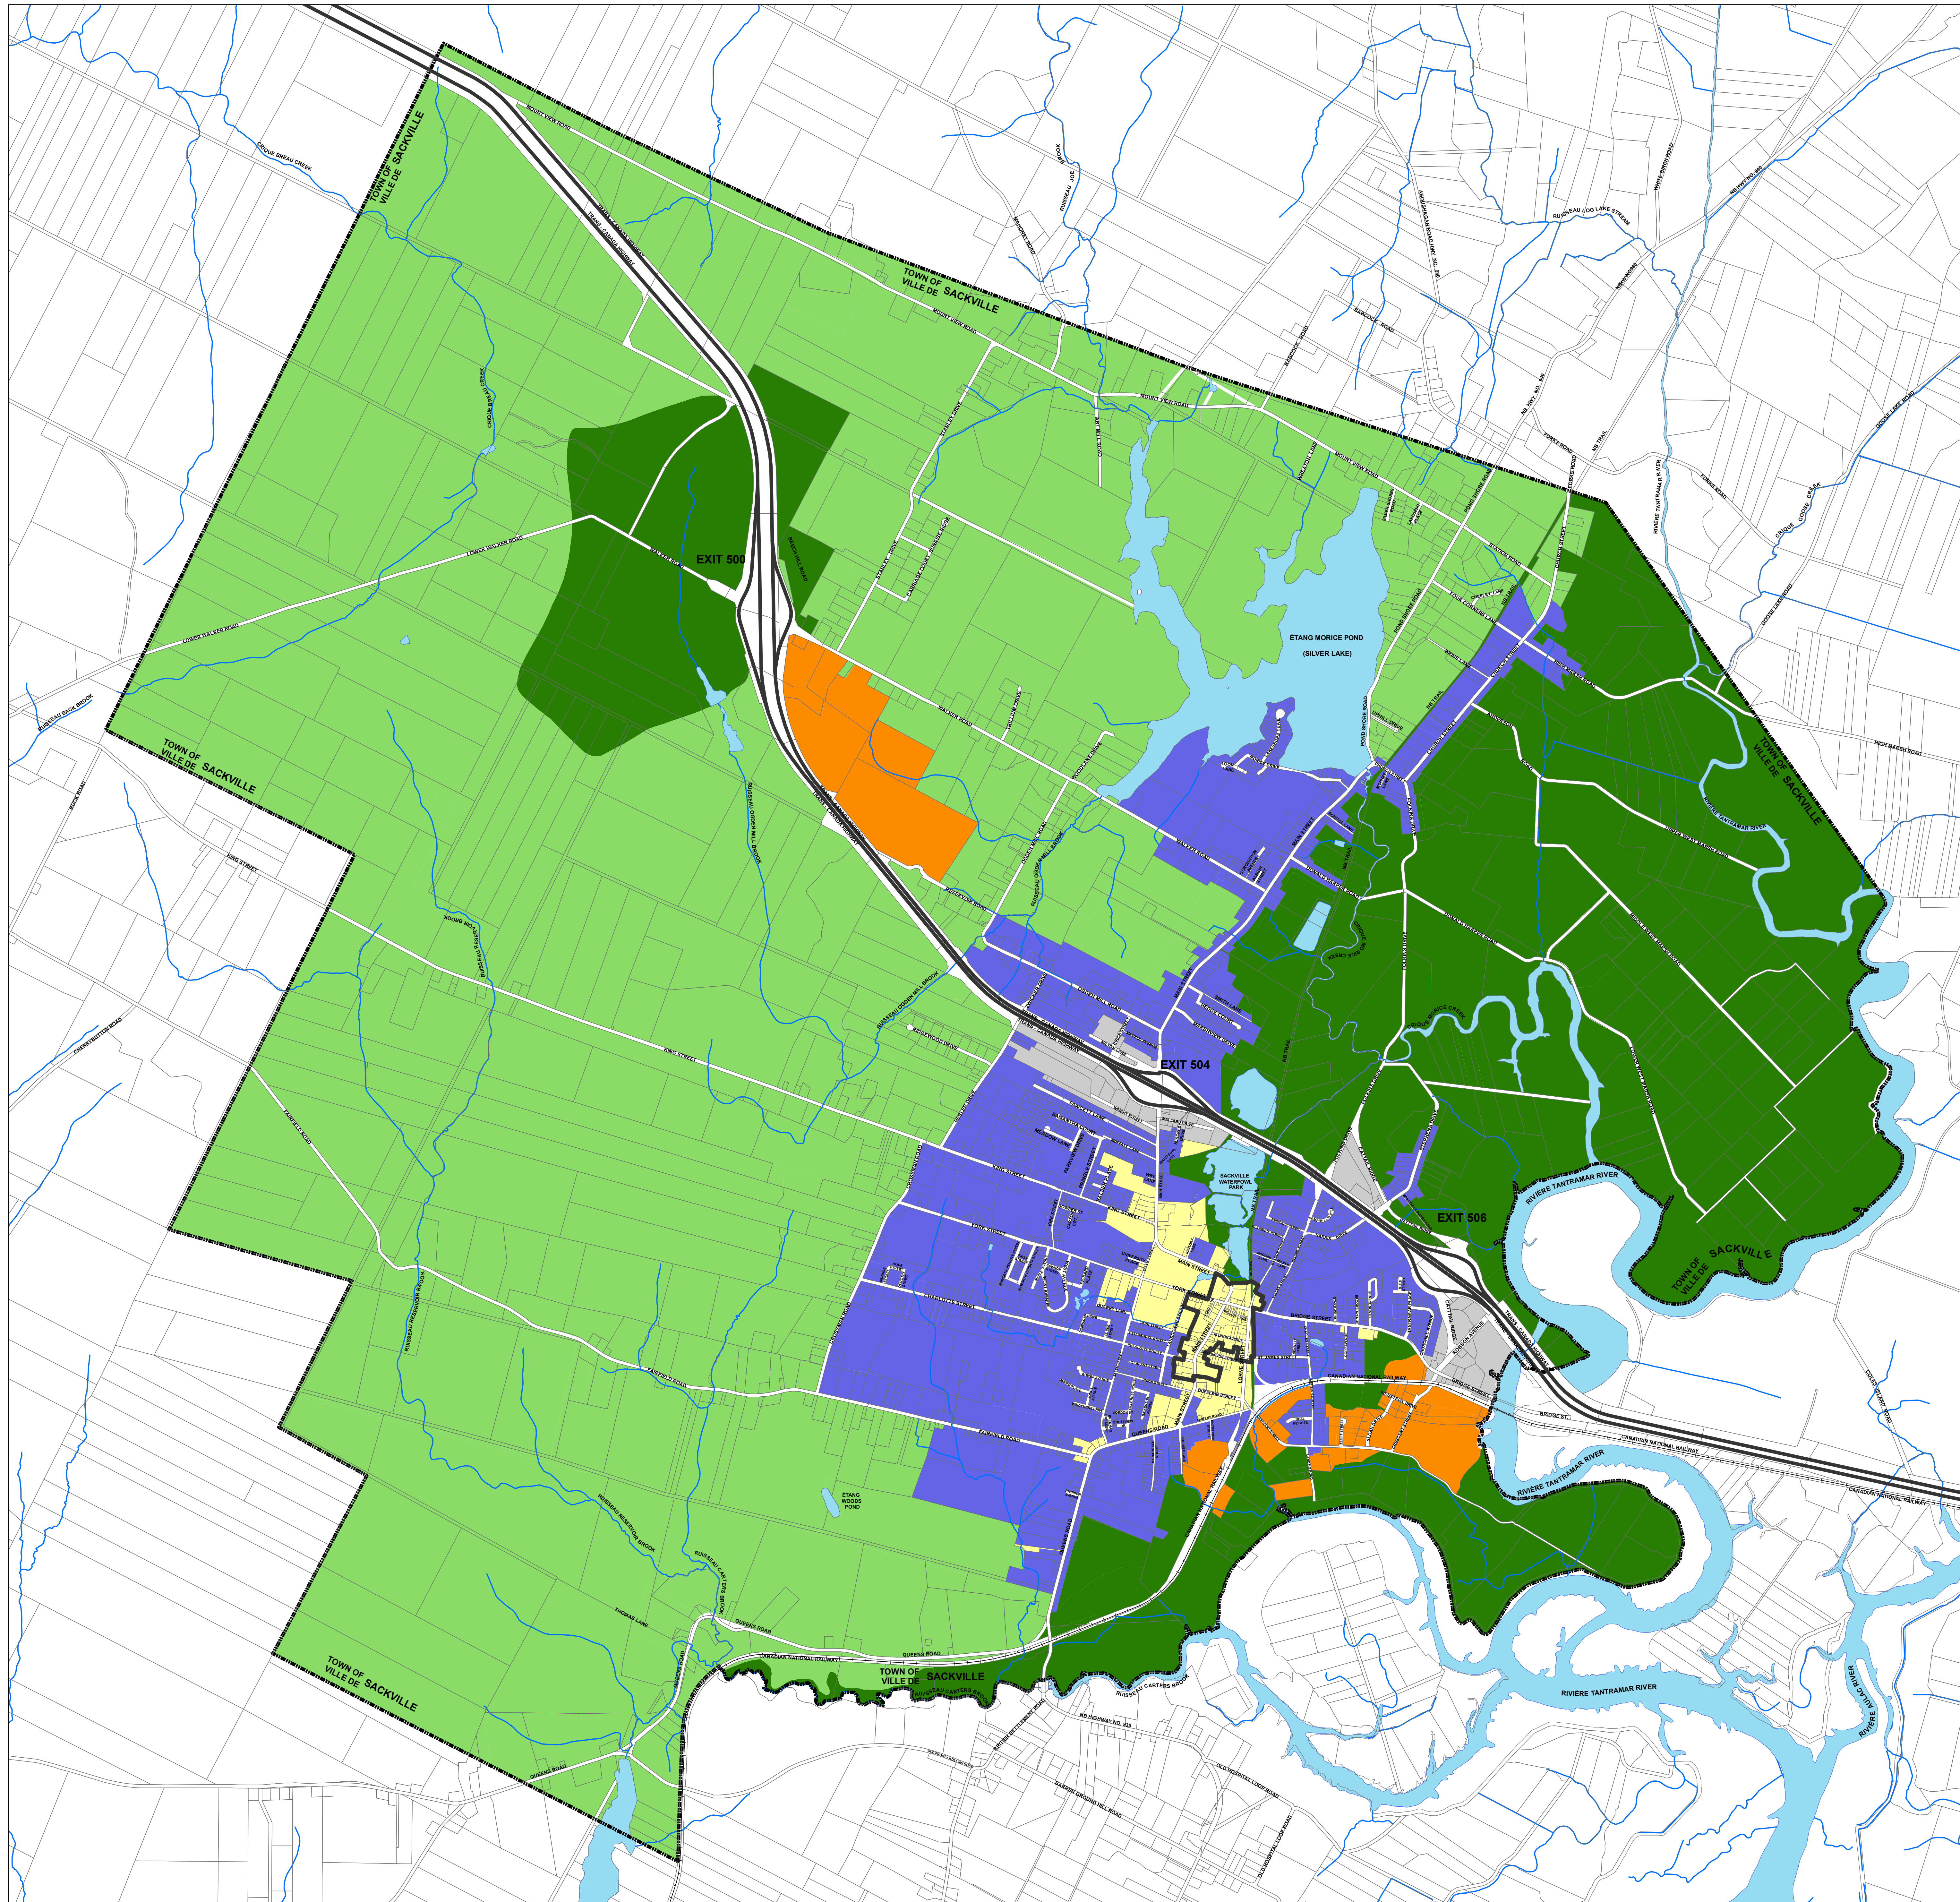

Town of Sackville Future Land Use Map

(Figure 2 - Town of Sackville Municipal Plan)

Legend

- Agriculture / Conservation
- Highway Commercial
- Industrial / Business Park
- Urban Residential
- Town Centre
- Rural Residential
- Downtown Business District
- Sackville Boundary

Map Amendments:

No. 244-W, 2026/03/27

Sources:
Service New Brunswick Mapping
Southeast Regional Service Commission

Compiled By: Southeast Regional Service Commission
on November 22, 2015
Revision Date: May 11, 2026