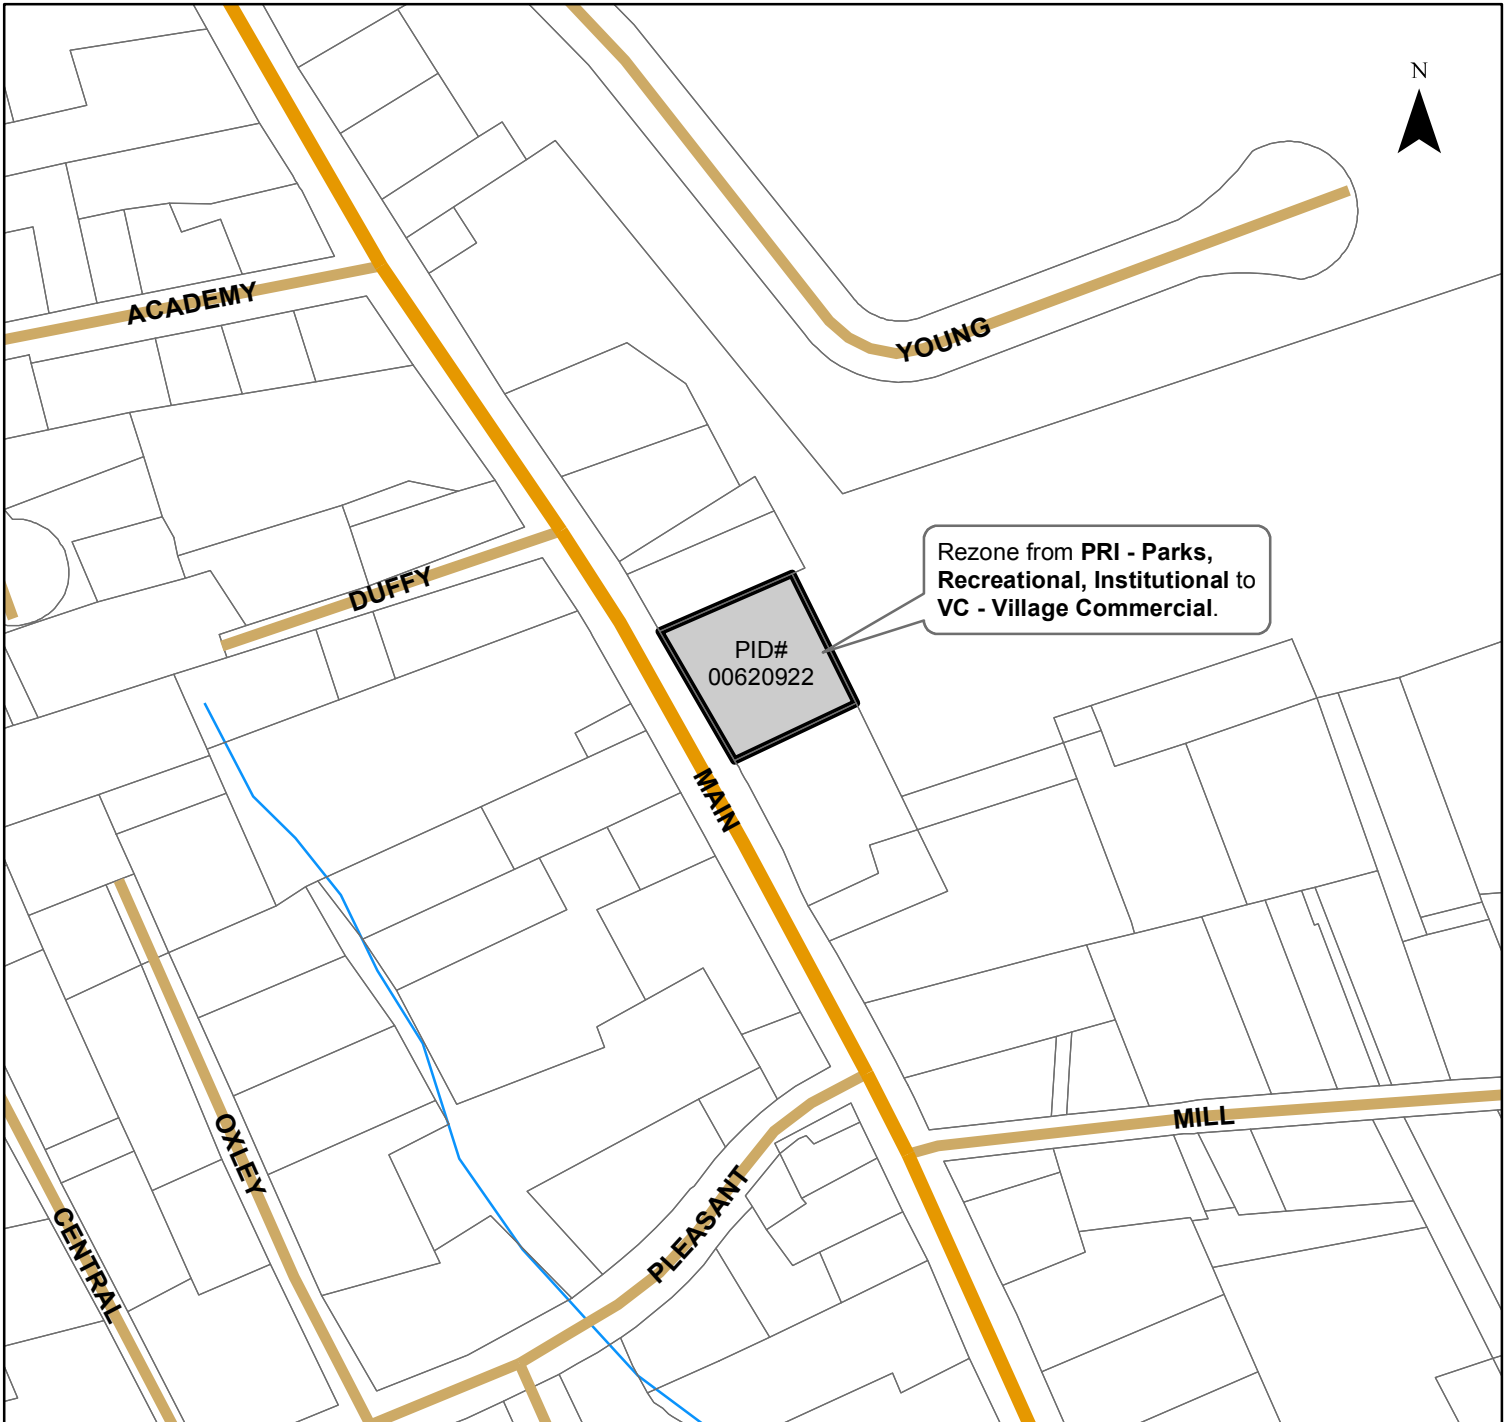

# Schedule HZ-3

## Village of Hillsborough ZONING MAP

Date: July 21, 2015

### Legend / Légende

 VC - Village Commercial

Scale 1:2,500

0 25 50 100 150 200 250 Metres / mètres